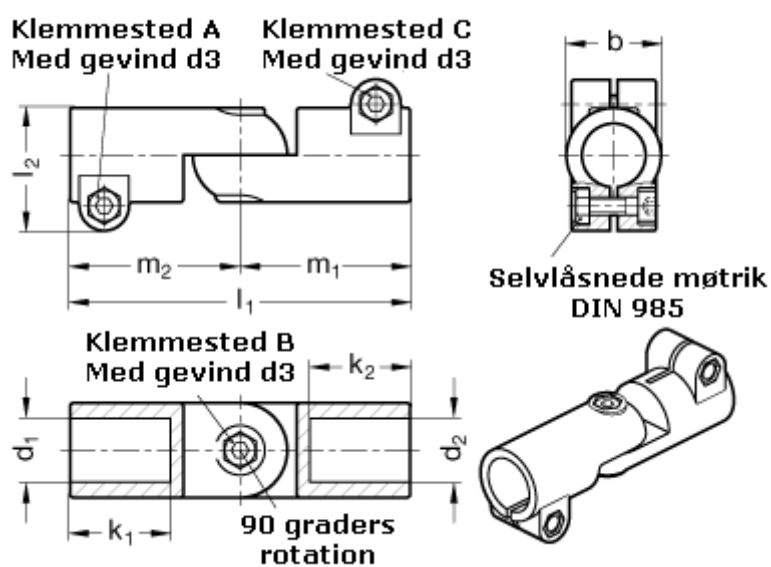

Article number: 20286B50B48T2SW

Description: E+G Swivel clamp connector joint  
GN286-B50-B48-T-2-SW

## Measures

$b = 65$	$m_1 = 115$
$d_1 = B50$	$m_2 = 115$
$d_2 = B48$	
$d_3 = M10$	
$k_1 = 74.0$	
$k_2 = 74.0$	
$l_1 = 230$	
$l_2 = 77.5$	